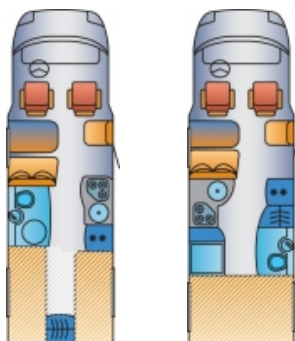

# Prices and Technical Data HymerTramp SL

	674	694
Price €	56.990,-	57.990,-
Financing example from €/month	394,-	400,-
Standard chassis	Fiat Ducato	Fiat Ducato
Standard Engine	2,3 M-Jet	2,3 M-Jet
kW (H.P.)	95,5 (130)	95,5 (130)
Overall length approx. cm	720	720
Overall width approx. cm	235	235
Internal width approx. cm	218	218
Overall height approx. cm	275	275
Maximum headroom approx. cm	198	198
Wheel base approx. mm	3800	3800
Mass in running order approx. kg	3100	3100
Maximum payload approx. kg	400/750	400/750
Maximum permitted laden mass kg	3500/3850 (SA)	3500/3850 (SA)
Maximum permitted towing capacity kg	not available at the time of printing	not available at the time of printing
Maximum permitted passengers	4	4
Optional chassis	Fiat Ducato Maxi	Fiat Ducato Maxi
Engine	2,3 M-Jet	2,3 M-Jet
Mass in running order approx. kg	3140	3140
Maximum payload approx. kg	360/860	360/860
Maximum permitted laden mass kg	3500/3850(SA)/4000	3500/3850(SA)/4000
Maximum permitted towing capacity kg	not available at the time of printing	not available at the time of printing
Maximum permitted passengers	4	4
Insulation wall mm	35	35
Insulation roof mm	35	35
Insulation floor mm	46	46
Garage volume in litres approx.	2800	2900
Lichtes Maß Stauraumklappe B x H cm	85x101(rts)+85x101(lks)	70x100 (rts) + 60x100 (lks)
Bed size middle L x W approx. cm	206x135/54(SA)	206x125/54(SA)
Bed size rear L x W approx. cm	1x190x80/ 1x200x80	206x140
Berths	2/3 (SA)	2/3 (SA)
Washroom W x D approx. cm	125x86	95x83
Separate Shower	yes	yes
Wardrobe W x D x H approx. cm	52x55x97+37x84x80	41x65x187
Kitchen W x D x H approx. cm	107x60x92	100x60/95x92
Refrigerator capacity approx. L	100 (SA150)	100 (SA150)
Heating with warm air fan	Truma Combi 6	Truma Combi 6
Water supply L	20/110	20/110
Waste water tank l	100	100
Gas supplies kg	2 x 11	2 x 11
Battery AH	80	80
2nd Battery AH	80 (SA)	80 (SA)
Sockets 12 V/230 V	2x12V/3x230 V	2x12V/3x230 V