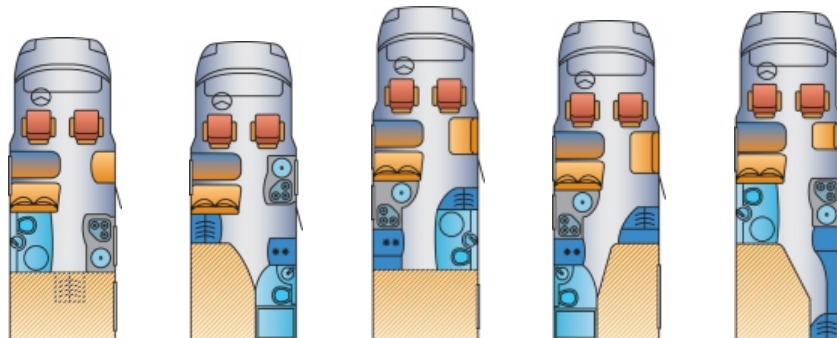

Prices and Technical Data HymerTramp SL

	528	554	614	654	658
Price €	51.990,-	53.990,-	56.990,-	55.990,-	56.990,-
Financing example from €/month	359,-	373,-	394,-	387,-	394,-
Standard chassis	Fiat Ducato	Fiat Ducato	Fiat Ducato	Fiat Ducato	Fiat Ducato
Standard Engine	2,3 M-Jet	2,3 M-Jet	2,3 M-Jet	2,3 M-Jet	2,3 M-Jet
kW (H.P.)	95,5 (130)	95,5 (130)	95,5 (130)	95,5 (130)	95,5 (130)
Overall length approx. cm	656	649	720	690	720
Overall width approx. cm	235	235	235	235	235
Internal width approx. cm	218	218	218	218	218
Overall height approx. cm	275	275	275	275	275
Maximum headroom approx. cm	198	198	198	198	198
Wheel base approx. mm	3800	3800	3800	3800	3800
Mass in running order approx. kg	2990	2980	3100	3060	3100
Maximum payload approx. kg	510/860	520/870	400/750	440/790	400/750
Maximum permitted laden mass kg	3500/3850 (SA)	3500/3850 (SA)	3500/3850 (SA)	3500/3850 (SA)	3500/3850 (SA)
Maximum permitted towing capacity kg	not available at the time of printing	not available at the time of printing	not available at the time of printing	not available at the time of printing	not available at the time of printing
Maximum permitted passengers	4	4	4	4	4
Optional chassis	Fiat Ducato Maxi	Fiat Ducato Maxi	Fiat Ducato Maxi	Fiat Ducato Maxi	Fiat Ducato Maxi
Engine	2,3 M-Jet	2,3 M-Jet	2,3 M-Jet	2,3 M-Jet	2,3 M-Jet
Mass in running order approx. kg	3030	3020	3140	3100	3140
Maximum payload approx. kg	470/970	480/980	360/860	400/900	360/860
Maximum permitted laden mass kg	3500/3850(SA)/4000	3500/3850(SA)/4000	3500/3850(SA)/4000	3500/3850(SA)/4000	3500/3850(SA)/4000
Maximum permitted towing capacity kg	not available at the time of printing	not available at the time of printing	not available at the time of printing	not available at the time of printing	not available at the time of printing
Maximum permitted passengers	4	4	4	4	4
Insulation wall mm	35	35	35	35	35
Insulation roof mm	35	35	35	35	35
Insulation floor mm	46	46	46	46	46
Garage volume in litres approx.	1850		3000		
Lichtes Maß Stauraumklappe B x H cm	57x101(rts)+57x101(lks)	85 x 37	96 x 101 (rts)+70x101(lks)	115x37	85x37
Bed size middle L x W approx. cm	206x135/50(SA)		206x135/82(SA)	206x125/85(SA)	206x135/54(SA)
Bed size rear L x W approx. cm	206x140	200x110/135(SA)	206x140	200x110/135(SA)	200x125/150(SA)
Berths	2/3 (SA)	2 + child bed (SA)	2/3 (SA)	2/3 (SA)	2/3 (SA)
Washroom W x D approx. cm	125x86	151x82	125x86	151x82	125x86
Separate Shower	yes	yes	yes	yes	yes
Wardrobe W x D x H approx. cm	28x60x168+83x60x80	67x82x120	41x65x187	76x73x187	66x74x100
Kitchen W x D x H approx. cm	117x60x92	108x63x92	100x60/95x92	100x60/95x92	107x60x92
Refrigerator capacity approx. L	100	100 (SA150)	100 (SA150)	100 (SA150)	100 (SA150)
Heating with warm air fan	Truma Combi 6	Truma Combi 6	Truma Combi 6	Truma Combi 6	Truma Combi 6
Water supply L	20/110	20/110	20/110	20/110	20/110
Waste water tank l	100	100	100	100	100
Gas supplies kg	2 x 11	2 x 11	2 x 11	2 x 11	2 x 11
Battery AH	80	80	80	80	80
2nd Battery AH	80 (SA)	80 (SA)	80 (SA)	80 (SA)	80 (SA)
Sockets 12 V/230 V	2x12V/3x230 V	2x12V/3x230 V	2x12V/3x230 V	2x12V/3x230 V	2x12V/3x230 V